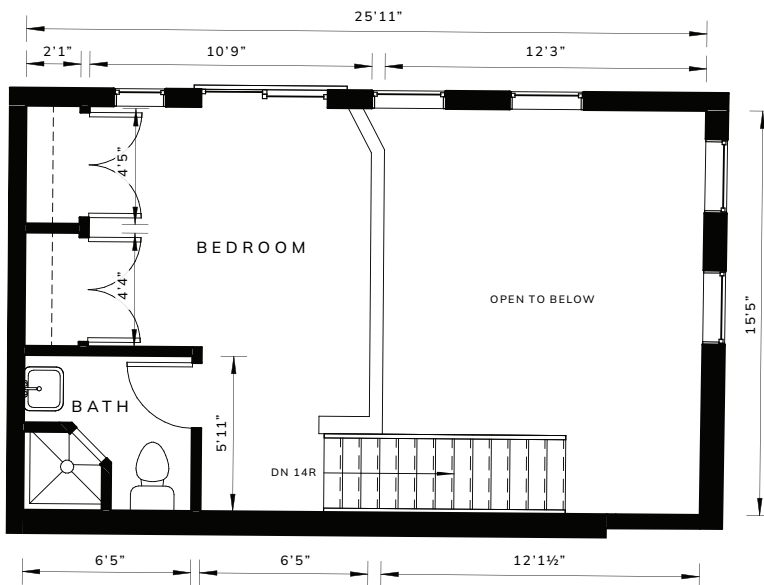

755 INTERIOR SQ FT
 35 EXTERIOR SQ FT
 790 TOTAL SQ FT

HERITAGE TOWNS

AT HALLAM

Suite 110

1 BEDROOM
 1 BATHROOM
 NO PARKING

FLOOR 1

FLOOR 3

MEZZANINE