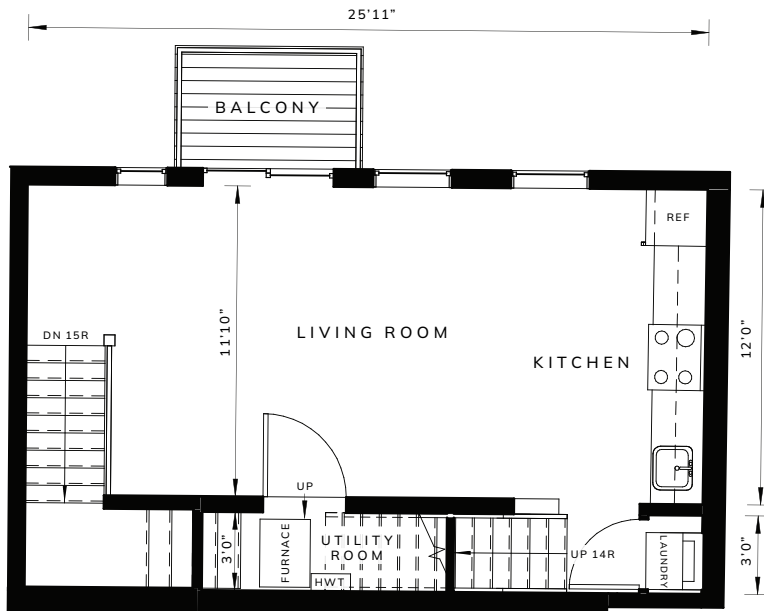

755 INTERIOR SQ FT
 35 EXTERIOR SQ FT
 790 TOTAL SQ FT

HERITAGE TOWNS

AT HALLAM

Suite 110

1 BEDROOM
 1 BATHROOM
 NO PARKING

FLOOR 1

FLOOR 3

MEZZANINE