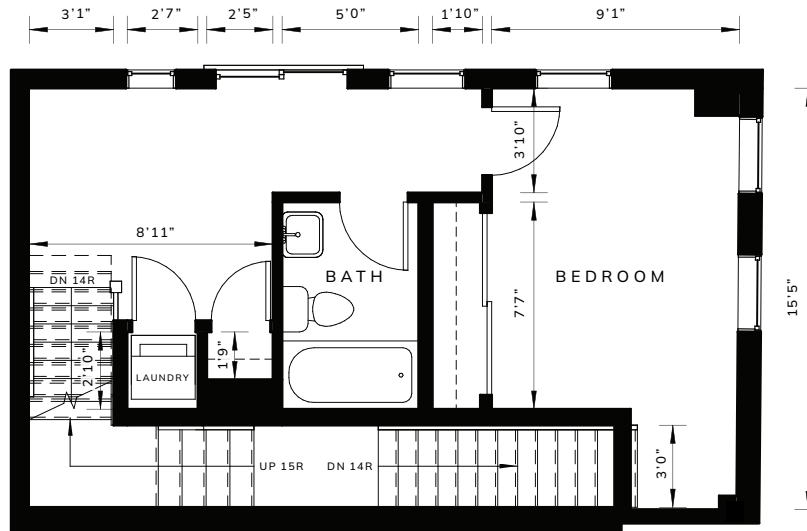

FLOOR 2

MARK SAVEL Sales Representative | 416.483.8000
SAGE REAL ESTATE LTD., BROKERAGE 2010 Yonge Street, Toronto, ON M4S 1Z9
Not intended to solicit buyers or sellers currently under contract with another brokerage.