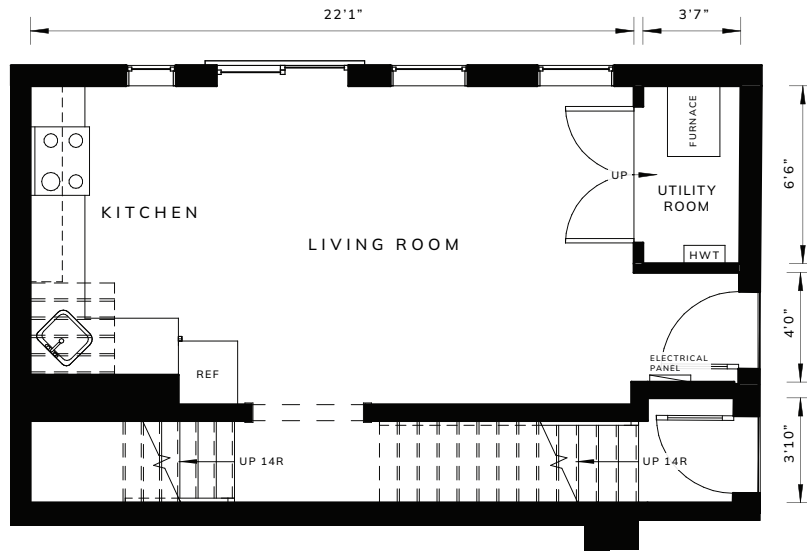

774 INTERIOR SQ FT
0 EXTERIOR SQ FT
774 TOTAL SQ FT

Suite 109

1 + 1 BEDROOMS
1 BATHROOM
NO PARKING

HERITAGE TOWNS

AT HALLAM

FLOOR 1