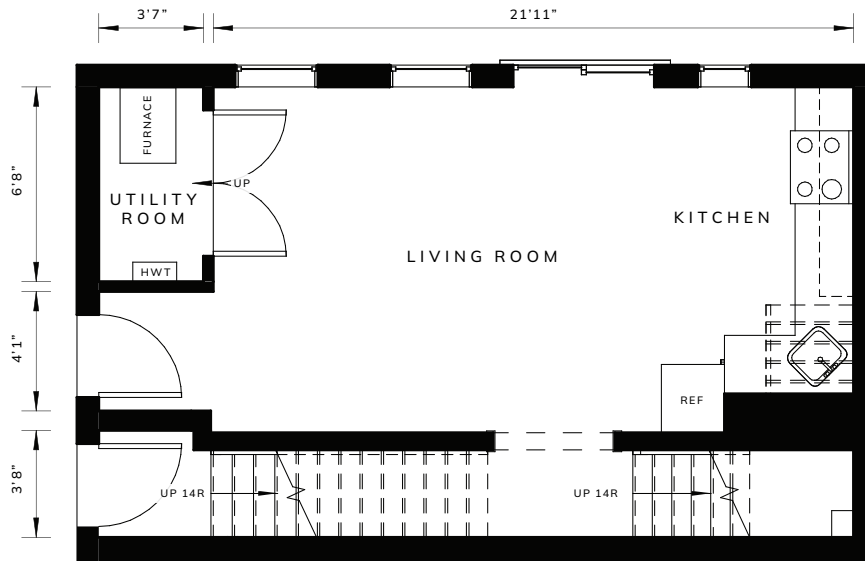

781 INTERIOR SQ FT
0 EXTERIOR SQ FT
781 TOTAL SQ FT

HERITAGE TOWNS

AT HALLAM

Suite 108

1 + 1 BEDROOMS
1 BATHROOM
NO PARKING

FLOOR 1