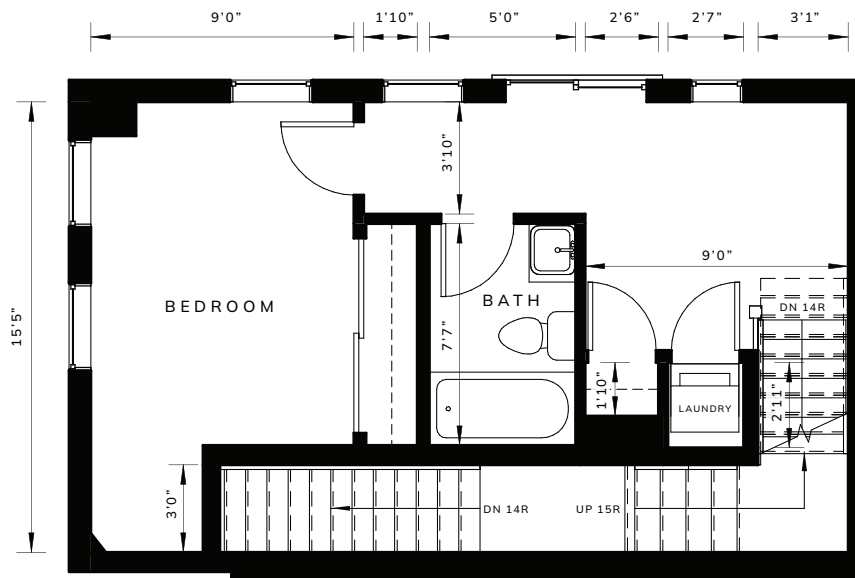

FLOOR 2

MARK SAVEL Sales Representative | 416.483.8000
SAGE REAL ESTATE LTD., BROKERAGE 2010 Yonge Street, Toronto, ON M4S 1Z9
Not intended to solicit buyers or sellers currently under contract with another brokerage.